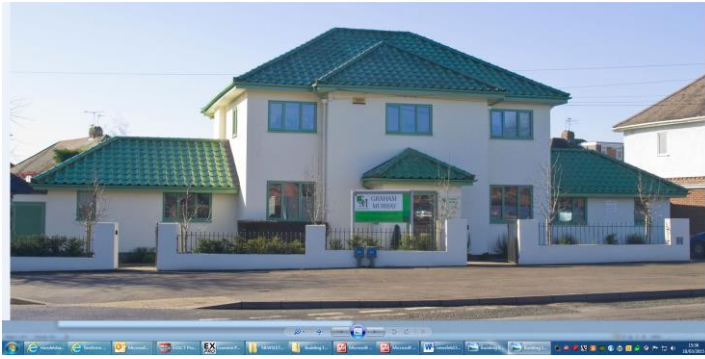

GRAHAM MURRAY NEWS MAY 2015

Our New Look Dental Practice for our 30th Anniversary

It is the practices' 30th Anniversary year this year ! We first opened in Daventry Road on 1/4/1985 . There are still many patients that attend who will clearly remember that year and are still loyal to the practice to this day . This is so nice . We are still in the process of updating the Practice here at Daventry Road . Lets say we are giving it its anniversary present . We are almost finished with the alterations now .. with the latest addition being automatic opening front doors to welcome you in ! We intend to enjoy our anniversary year

Our Congratulations go to our very own John Addy who enjoyed a magnificent wedding day on 26th April at Coombe Abbey with his bride Lynsey . Our very best wishes to John and Lynsey for a long and happy future together .